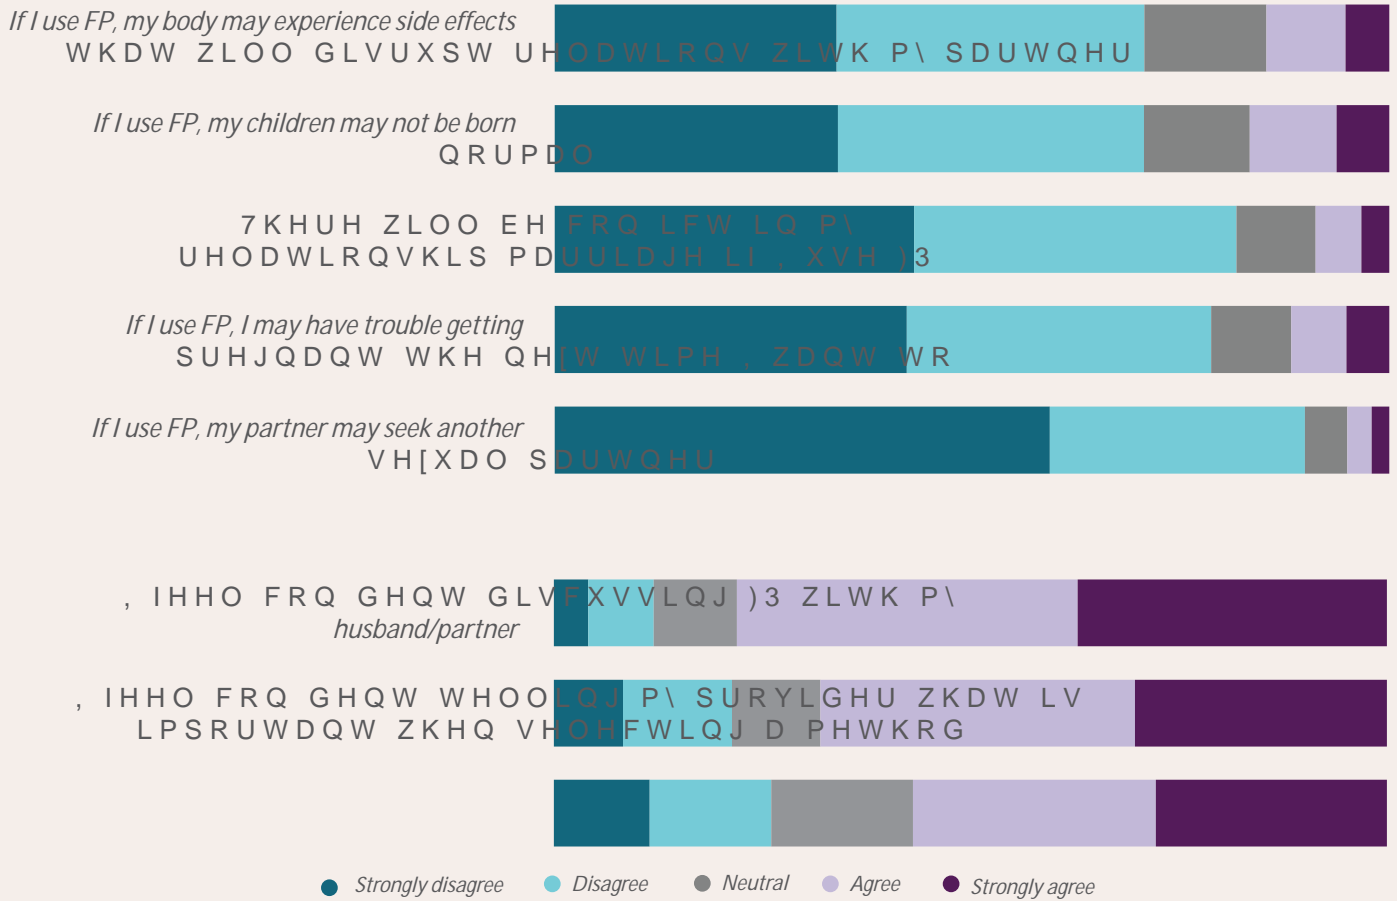

agreement with CONTRACEPTIVE empowerment statements

Women and Girl's Empowerment (WGE) Sub-Scale for contraception

The Women and Girls' Empowerment (WGE) Index examines existence of choice, exercise of choice, and achievement of choice domains across pregnancy, contraception, and sex outcomes in married/in union women.

Presented results are only for the existence of choice and exercise of choice domains for contraception.

Scores from each contraceptive empowerment domain were summed and divided by number of items per domain (existence of choice=5 items; exercise of choice=3 items). Domains were then combined and equally weighted.

Range for the combined WGE contraception score is 1-5, with a score of 5 indicating highest empowerment.

Mean WGE score, by education

KEY FINDINGS for section 4: Women and girls' empowerment